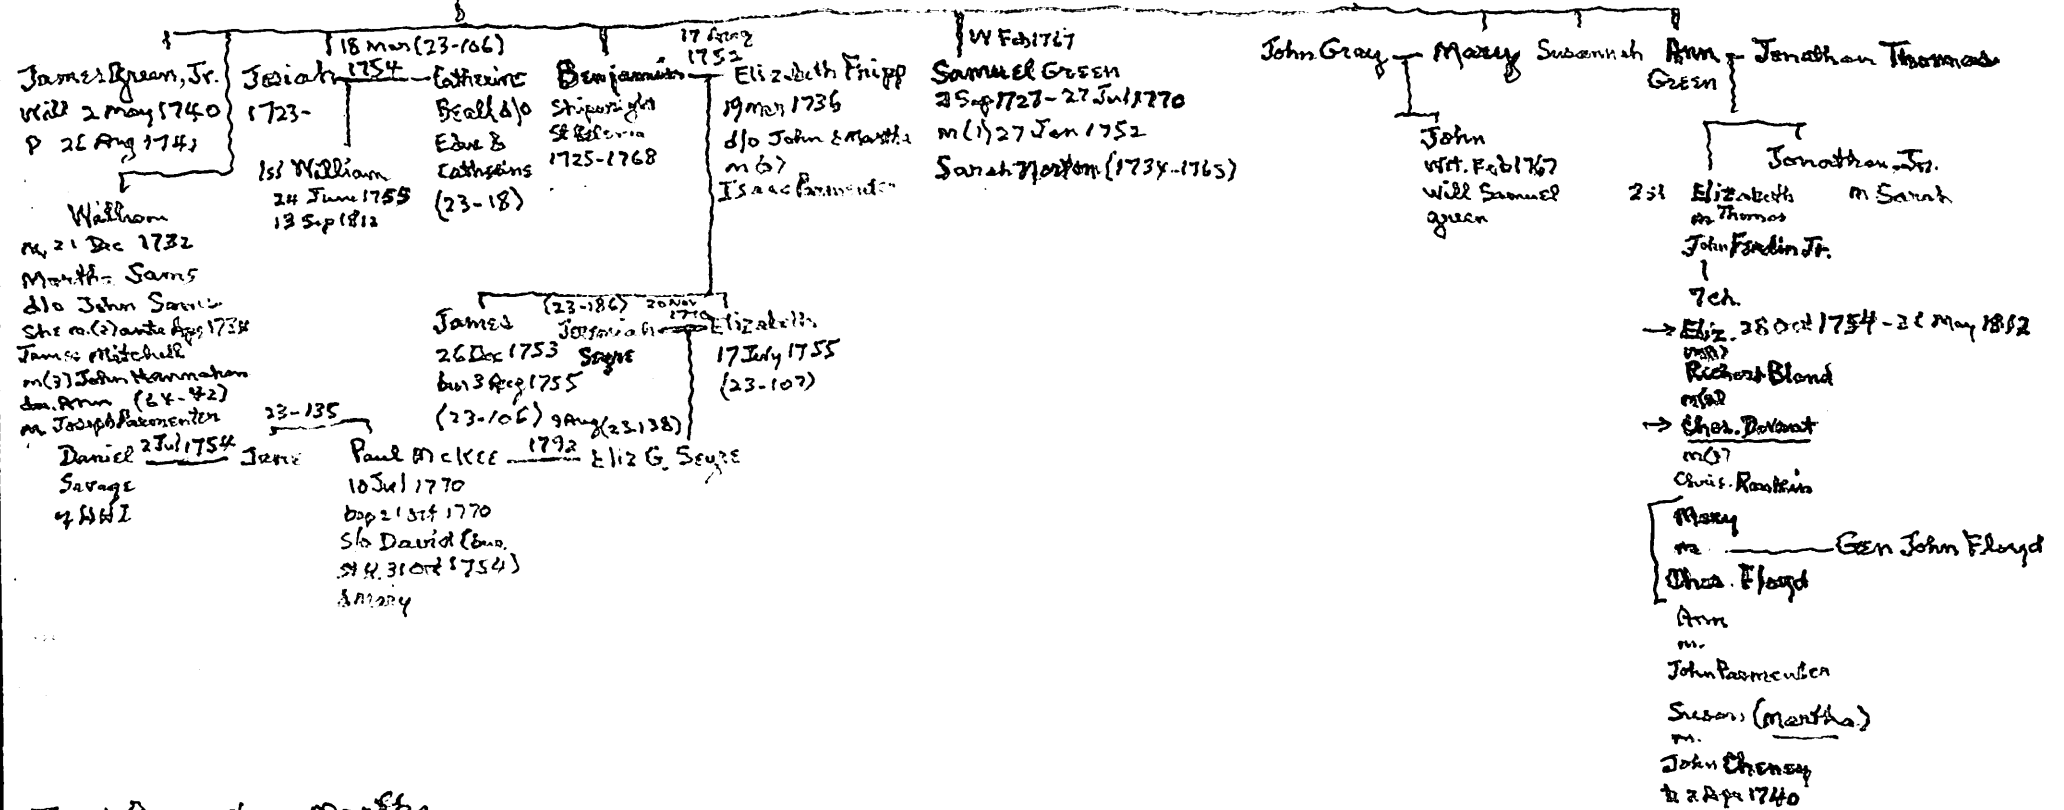

Margaret
wid by 13 May 1722

William Green, Blacksmith, & ironworker ante 1722
W. Jul 1695 50A G 31178 150A Wm Webster & Co
W. Sep 1695 100A
G 12 Jan 1705 500A E on Botolph Claydon Co. S. on said Green
G 100A
W 8 May 1697 1000A
W 20 Apr 1709 500A Colleton Co.

James & Susannah
+1740 +ante 1739 will
Will 30 Apr 1739 R 1740

Joseph Parmenter & Martha
Joseph Benjamin John Phillimon Thomas

John Ferdin
w. 25 Oct 1758

John Jr Sarah
Ladson