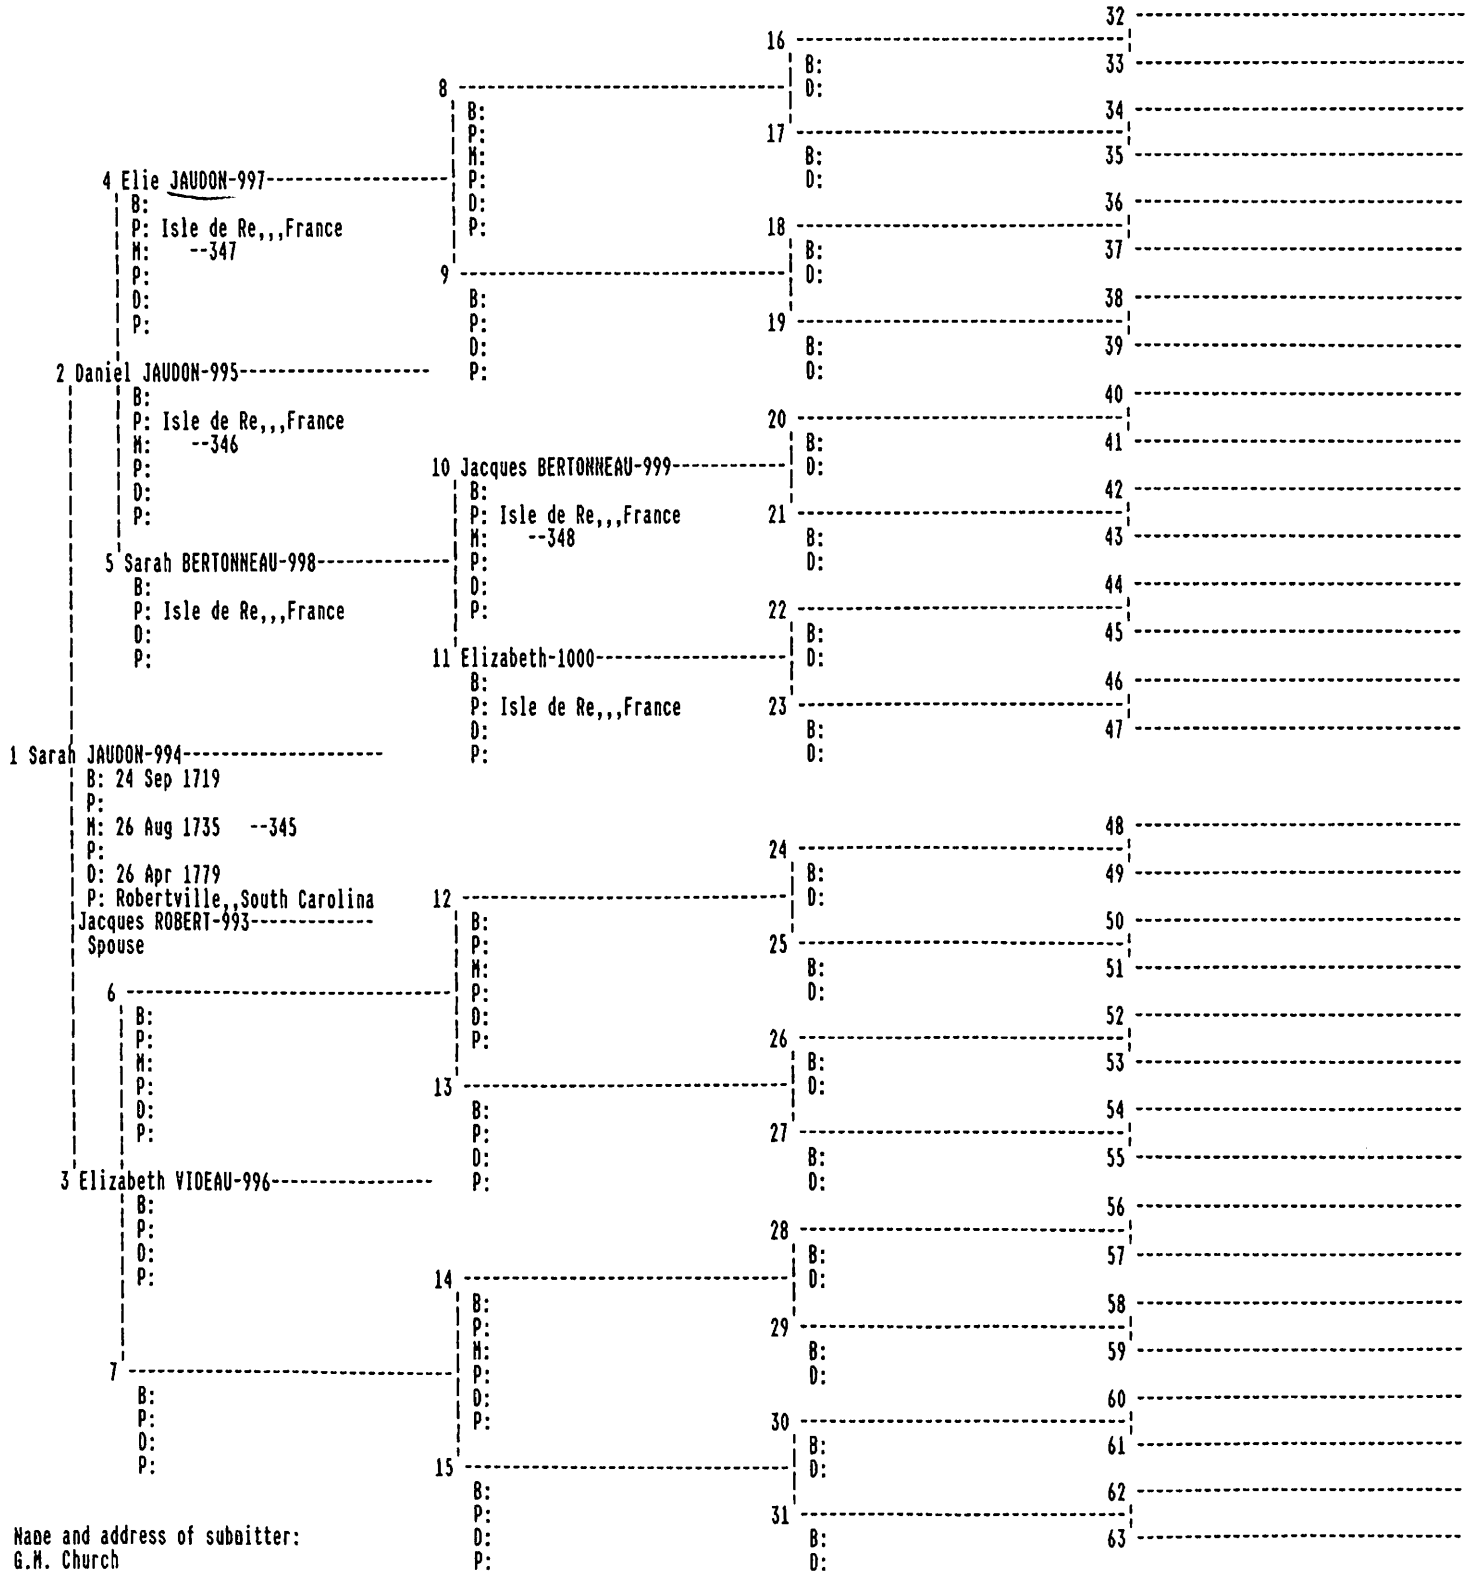

June 14, 1908

TRIAL PEDIGREE

+1735
Isaac Chauvin
W 14 Jan 1735 P 4 Mon 1735

+1756.
Alexander Chauvin
W. 12 July 1752 P 299 Oct 1756
St. James Par. Sautie

Isaac Chauvin

Dorothy's Chauvin

u/21
unmarried
ESTHER

1779 Sarah Guerin
10 July 1763-23 Dec 1816

only son
14 Nov
Isaac Alexander Chauvin

Thomas Henry Willingham
+ 1799

15 Nov 1791 Sarah Chauvin
7 Aug 1780-30 Dec 1823

1799 Elias Gabriel Jaudon
1772-1826

10 ch.

Phosbs Sarah Lawton
13 Nov 1823

Thomas Henry Willingham
23 Dec. 1798-7 July 1873

Isaac Chauvin m. 25 Aug 1751 Elizabeth Jaudon

PEDIGREE CHART

9 Mar 1994

Chart no. 5

Number 1 on this chart is the same as no. 11 on chart no. 2