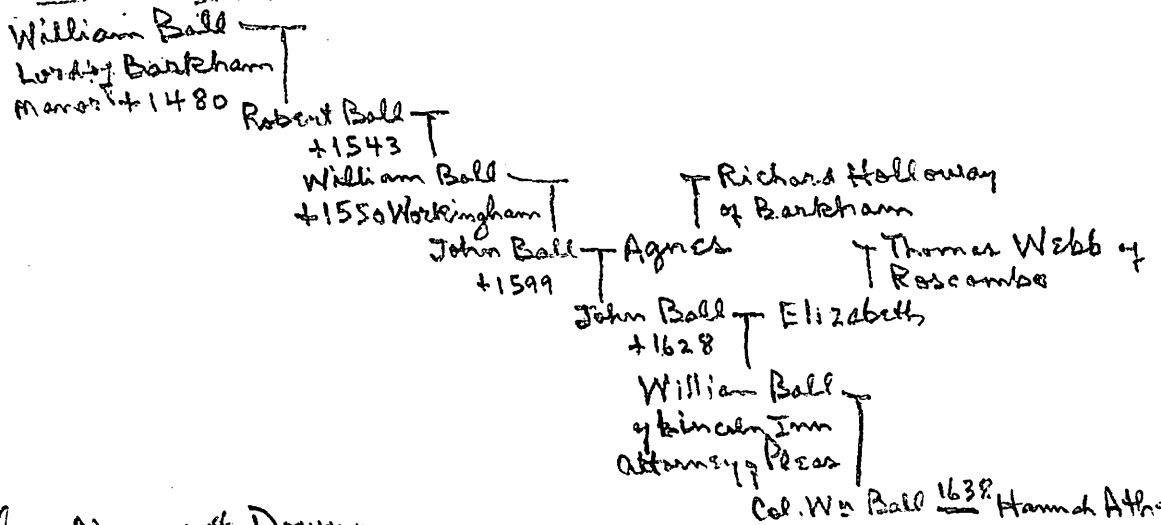

MITCHELL

John Mitchell, Prince George's Co. Md. had son Mary A. m. Dr. Joseph Thomas
(c. 1800 - c. 1850) Duvall (16 May 1821 - 1883)

Robert Mitchell, Vestryman St. Mary's Par. Lancaster Co. Va. m. 17 Sep 1744 Hannah
 dau. of Col. Wm Ball, Lancaster Co. Va. (1676 - 1745) w/o 14 Aug 1744
 & Hannah Beale (+1744) son of Capt. Wm Ball, Jr. (2 June 1641 Eng -
 30 Sep 1694 Va.) w/o 28 Sep 1694 m. (3) Margaret Downman, dau. of
 [m. Travers, Lancaster Co. Va.] Rawleigh Downman; s/o Col. Wm Ball of Millersbeck, Lancaster Par. Va.
 (c. 1615 Eng - Va. Nov. 1686) m. 2 July 1638 London; Hannah, dau. of
 Thos. Atherton of Burch, Staffordshire, Eng.; arr. Va. 1657;
Mitchell issue.

William Ball Mitchell m. Margaret Downman
 of Va. b. 31 Mar. 1786 dau. of Hon Joseph Ball Downman of Morattico (1756 West
 Ham Par Essex, Eng + Va.) m. 1779 Olivia Payne. Lancaster Co. Va.
Mitchell Issue. (too late.)