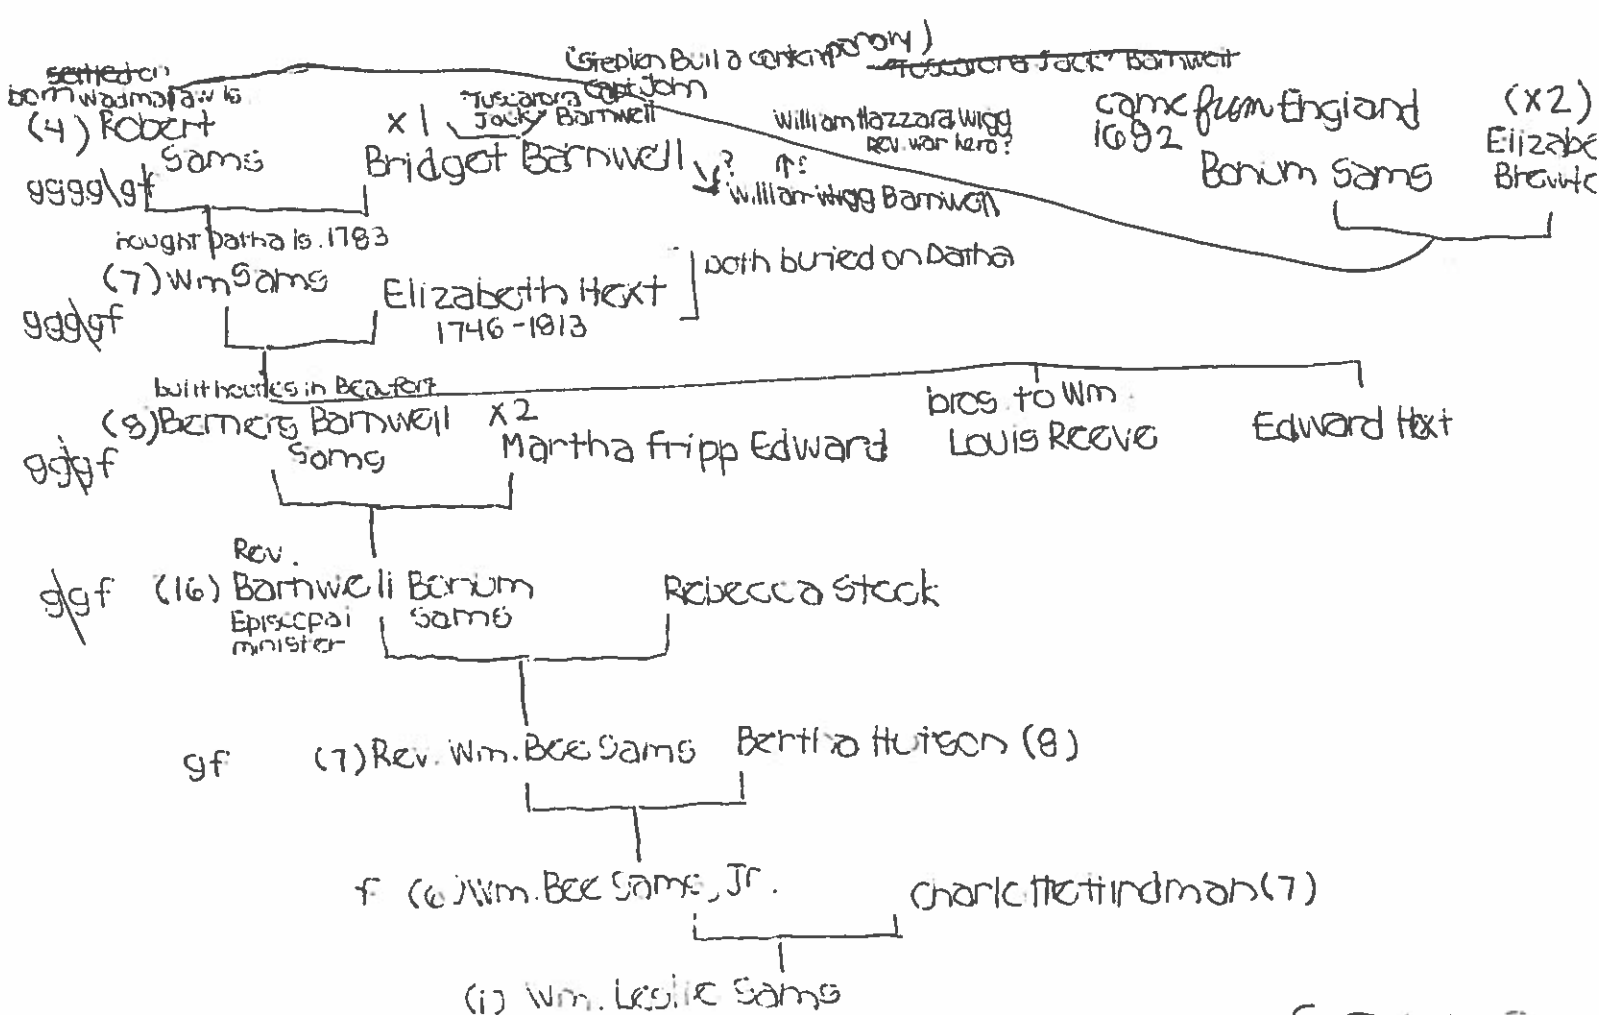

16 February 83

PEDIGREE CHART

DATE
NAME OF PERSON SUBMITTING CHART
STREET ADDRESS
CITY STATE

NO. 1 ON THIS CHART IS THE SAME PERSON AS NO. ON CHART NO.

2 Miles Brewton Sams
BORN 12/25/1811
WHERE Beaufort, S.C.
WHEN MARRIED 05/18/1837
DIED 01/11/1894
WHERE Gaffney, S.C.
BURIED Both at Oakland Cem., Gaffney, S.C.

25 Margaret Peebles, patriot
b. 1735
d. 1785

26
27

28 Benjamin Chaplin, Sr.
John Chaplin Jul 1682-5 Jan 1752
Pnebe Ladson 27 Jun 1791- 1764
m. 29 Jan 1756
4/29/1768 dated 21 Dec 1766

29 Eleanor Reynolds
17 Dec 1738-
James Reynolds 18 Apr 1704- Jan 1739
Sarah Snydy 1765
Richard Reynolds 1672- 1758

30 William Reynolds
1720- Jan 1784
m. 11 Aug 1748
Mary Capers Benjamin Reynolds

31 Jane Reynolds
Mary

SC = Stony Creek
 CG = Cedar Grove

Hutson

SC = Stony Creek
CG = Cedar Grove

HUTSON

Sams