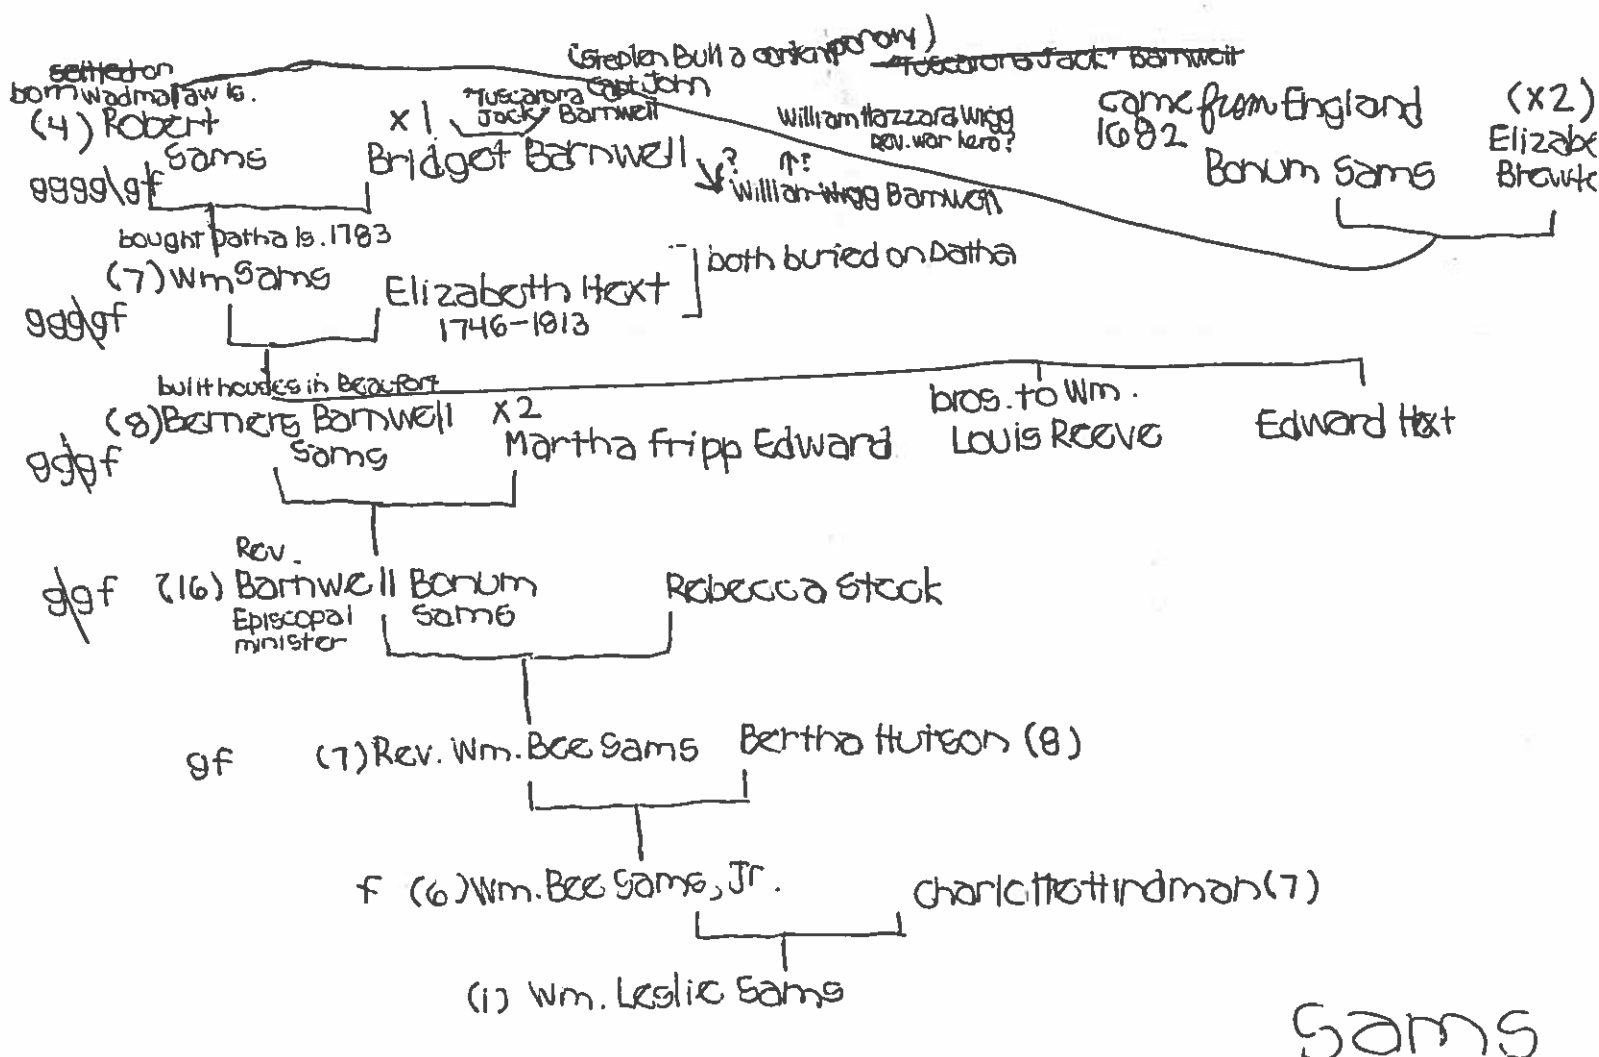

16 February 83

PEDIGREE CHART

DATE
NAME OF PERSON SUBMITTING CHART
STREET ADDRESS
CITY STATE

NO. 1 ON THIS CHART IS THE SAME PERSON AS NO. ON CHART NO.

2 Miles Brewton Sams
BORN 12/25/1811
WHERE Beaufort, S.C.
WHEN MARRIED 05/18/1837
DIED 01/11/1894
WHERE Gaffney, S.C.
BURIED Both at Oakland Cem., Gaffney, S.C.

25 Margaret Peebles, patriot
b. 1735
d. 1785

26
27

28 Benjamin Chaplin, Sr.
John Chaplin Jul 1682-5 Jan 1752
Pnebe Ladson 27 Jun 1791- 1764
m. 29 Jan 1756
4/29/1768 dated 21 Dec 1766

29 Eleanor Reynolds
17 Dec 1738-
James Reynolds 18 Apr 1704- Jan 1739
Sarah Snydy 1765
Richard Reynolds 1672- 1758

30 William Reynolds
1720- Jan 1784
m. 11 Aug 1748
Mary Capers Benjamin Reynolds

31 Jane Reynolds
Mary

SC = Stony Creek
 CG = Cedar Grove

Hutson

SC = Stony Creek
CG = Cedar Grove

HUTSON

Sams