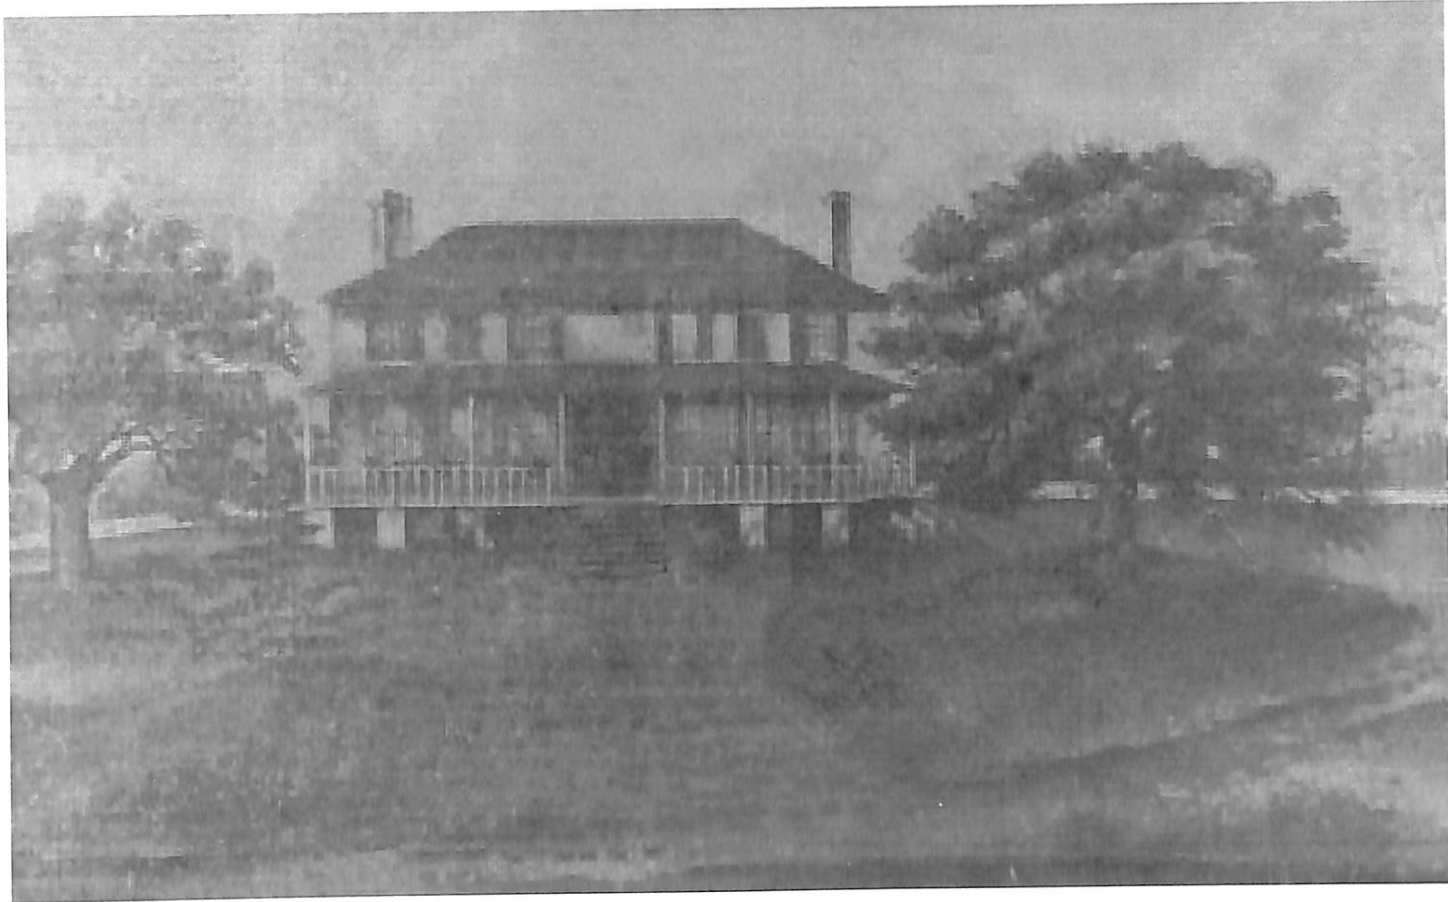

Print noted as coming from Mr. Irving Stedman of Lake Placid Club, Essex County or Homer, NY

Tombstone of Thomas Smith-- the Epitaph at Medway Plantation reads:

"Here lieth ye Body of the Right Hon. Thomas Smith, Esq., One of ye Landgraves of Carolina, who departed this life ye 16 of Nov. 1694, Governor of the Province of Carolina, in ye 46th year of his age."

Yeaman's Hall This Picture appeared in an article in The News and Courier Charleston SC January 22, 1933
The house was on Goose Creek and for over two hundred years was the home of the eldest branch of the Landgrave Smiths