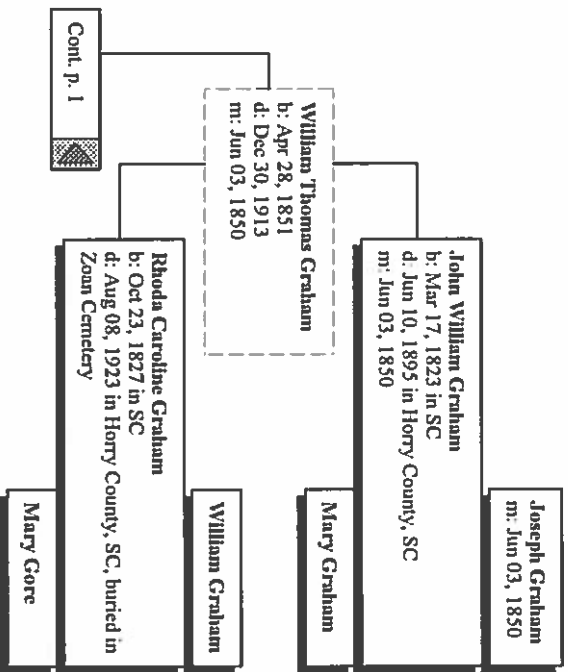

**William Thomas Graham**  
b: Apr 28, 1851  
d: Dec 30, 1913  
m: Jun 03, 1850

Cont. p. 6

**Sunpter Marion Graham**  
b: Oct 20, 1883 in Horry County, SC  
d: Apr 24, 1957 in Horry County, South Carolina

**Mary Ann Best**  
b: Jun 06, 1837  
d: Dec 22, 1933

Cont. p. 7

**Eunice Lee Graham**  
b: Jul 03, 1921 in Loris, South Carolina

**John Richard Harrelson**

Cont. p. 8

**Lottie**  
b: Jul 21, 1891  
d: Jun 13, 1972 in Horry County, SC