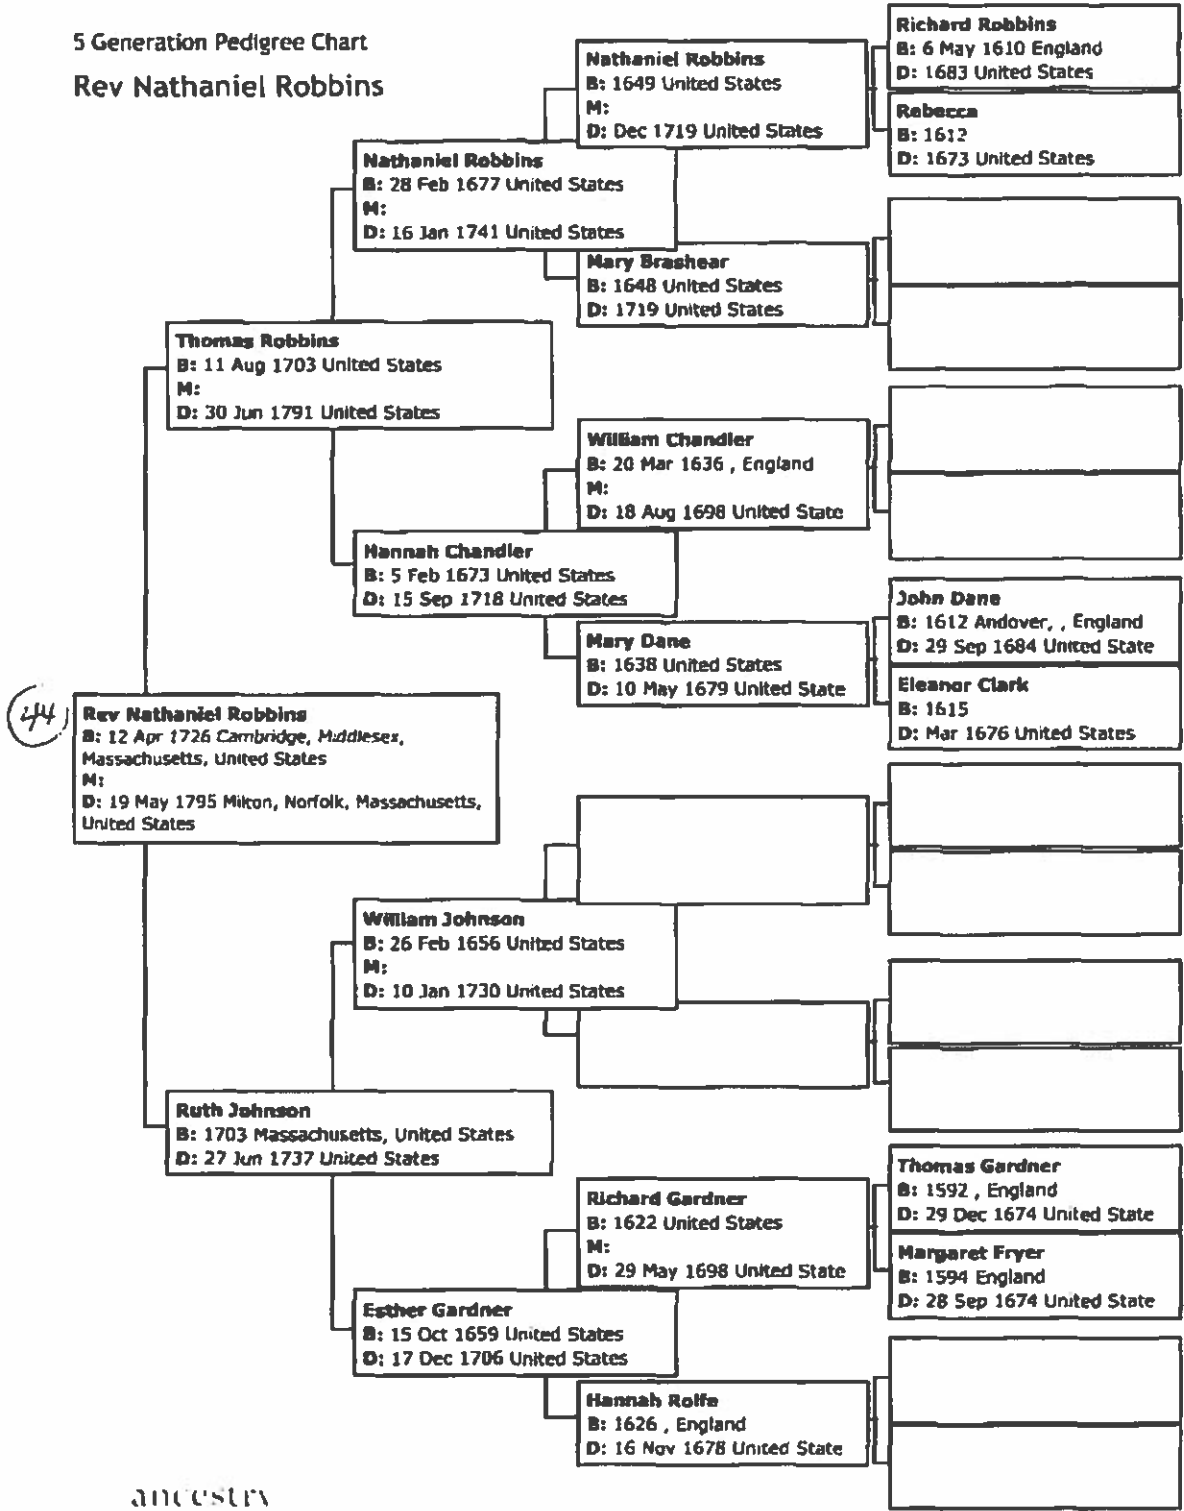

5 Generation Pedigree Chart
Rev Nathaniel Robbins

ancestry

10 11 12 13